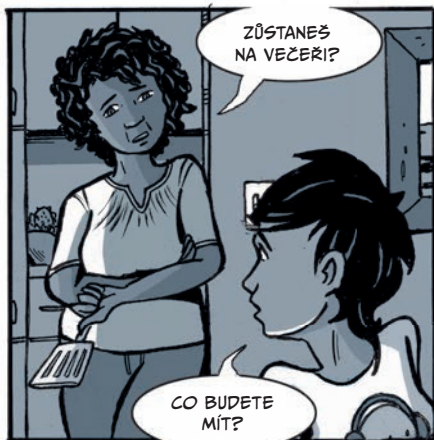

A vibrant, stylized illustration of a chaotic scene. At the top, a house is shown falling or being pulled down by a rope, with a tire hanging from it. To the right, a yellow school bus is overturned. The background is a solid pink color, scattered with various pieces of debris, including a car, a bench, and a tree. In the foreground, two young people are sitting on a metal ladder or structure, looking towards the viewer with expressions of concern or surprise. The overall style is reminiscent of comic book art.

MY DVA JSME STEJNÍ.

JÁ VÍM, MAMI! THEO NA
MĚ MÁ ŠPATNÝ VLIV.

PODOBNÁ SLOVA
VYPOVÍDAJÍ O MALÉ
PŘEDSTAVIVOSTI.

A CO MÁM
KŘIČET?

PRSA?

ZŮSTANEŠ
NA VEČĚŘI?

CO BUDETE
MÍT?

TACO
POLÉVKU.